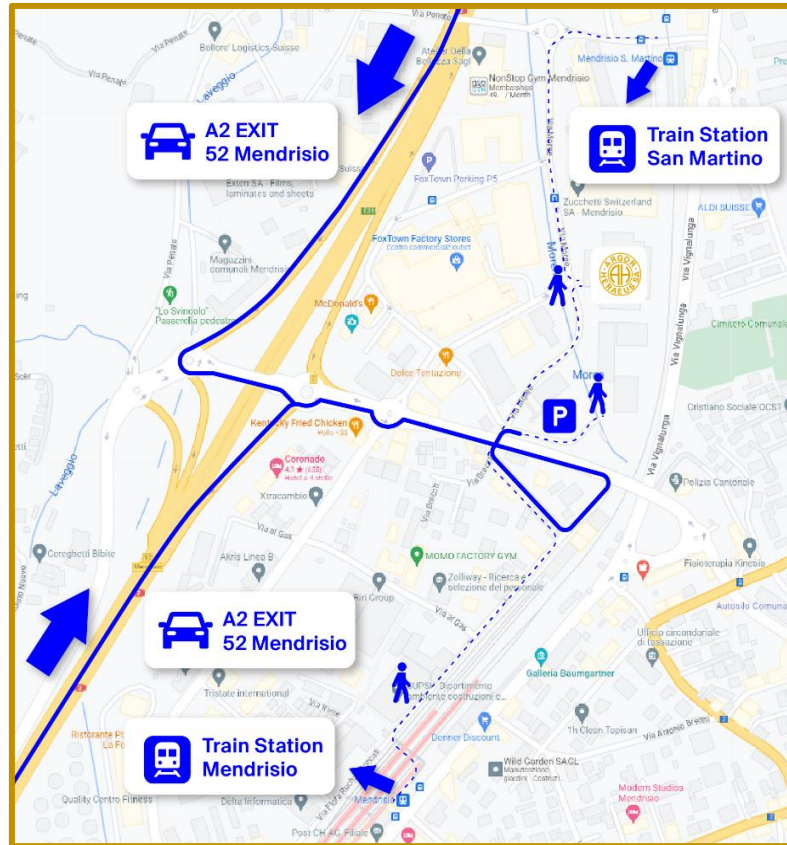

BY TRAIN

Arriving at Argor-Heraeus by train is easy and convenient

Mendrisio S. Martino (approx. 400 mt.)

It is very easy to get to Argor-Heraeus by train: it's only 5 minutes walk distance from the Mendrisio S. Martino train station

Mendrisio (approx. 800 mt.)

It takes only 10 minutes to walk from the main Mendrisio train station

BY CAR

Argor-Heraeus is located just outside the highway exit at Mendrisio

The address to be entered in the navigator is as follows: Argor-Heraeus SA, Via Moree 14 CH - 6850 Mendrisio (CH)

From Lugano

Highway A2 direction Mendrisio, Exit Mendrisio

From Milan

Highway A9 direction Como – border crossing Chiasso Brogeda – A2 highway direction Lugano, exit Mendrisio

From Varese

S233 direction Malnate – border crossing Gaggiolo, Stabio, Mendrisio

To get to our car park enter this address in the navigator:

Via Moree 10, 6850 Mendrisio (Switzerland)

Please announce yourself at the intercom present at the barrier that will be opened for you.

AREA MAP